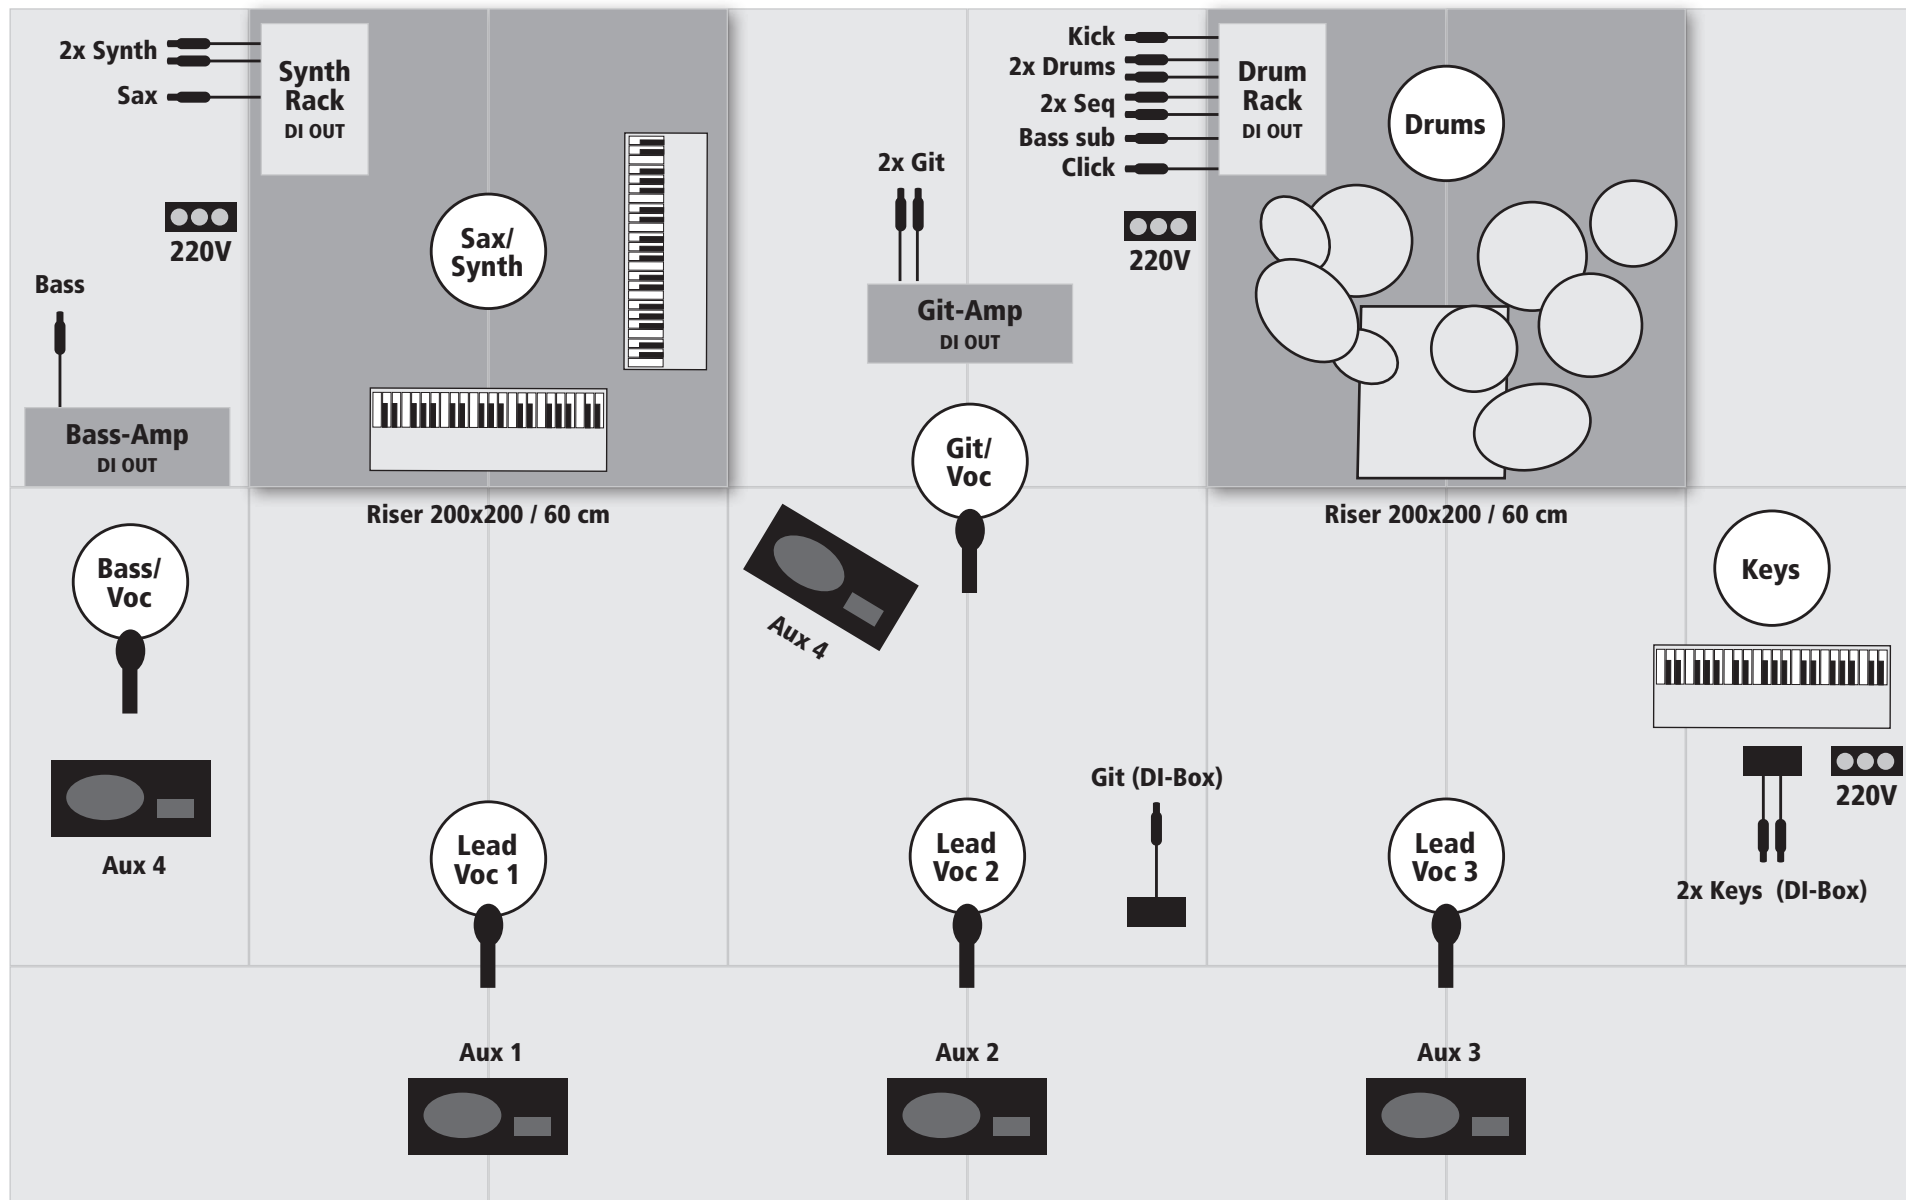

SONIC BANG!

Channels

- 1 Kick
- 2 Drums (l)
- 3 Drums (r)
- 4 Seq (l)
- 5 Seq (r)
- 6 Bass sub
- 7 Click
- 8 Synth (l)
- 9 Synth (r)
- 10 Sax
- 11 Git (l)
- 12 Git (r)
- 13 Bass
- 14 Keys (l)
- 15 Keys (r)
- 16 Git (DI-Box)
- 17 Bass-Voc
- 18 Git-Voc
- 19 Lead-Voc 1
- 20 Lead-Voc 2
- 21 Lead-Voc 3